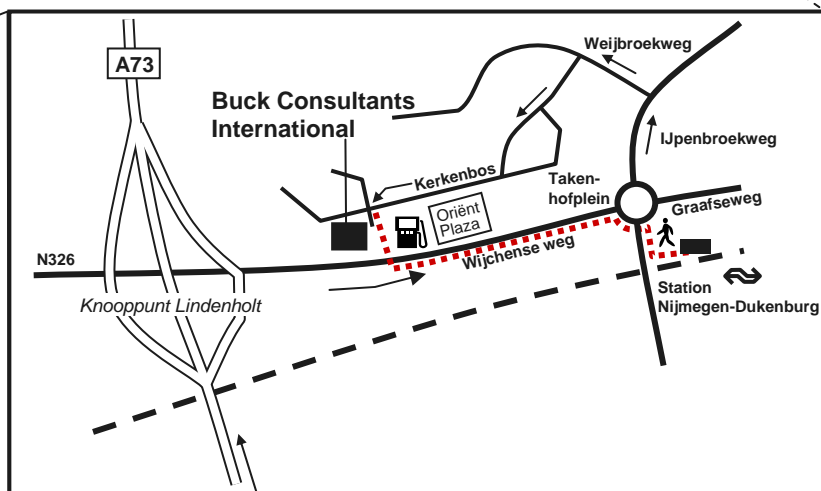

Internet: www.bciglobal.com

From direction Amsterdam/Utrecht:

- Follow A12
- Follow A50 until "Knooppunt Bankhoef"
- Take exit to the A326 to Nijmegen

*From Venlo you come via
the A73 from the South*

- You follow the A326/"Wijchense Weg" to Nijmegen
- At roundabout "Takenhofplein" with a big fountain in the middle, take the third turn "Ijpenbroekweg"
- After 400m turn left (the first road) "Weijbroekweg" with direction Lindenholt
- After 250m turn left at the first road: "Business Park Kerkenbos"
- After 600m at the left side of the road Buck Consultants International

*From Venlo you come via
the A73 from the South*