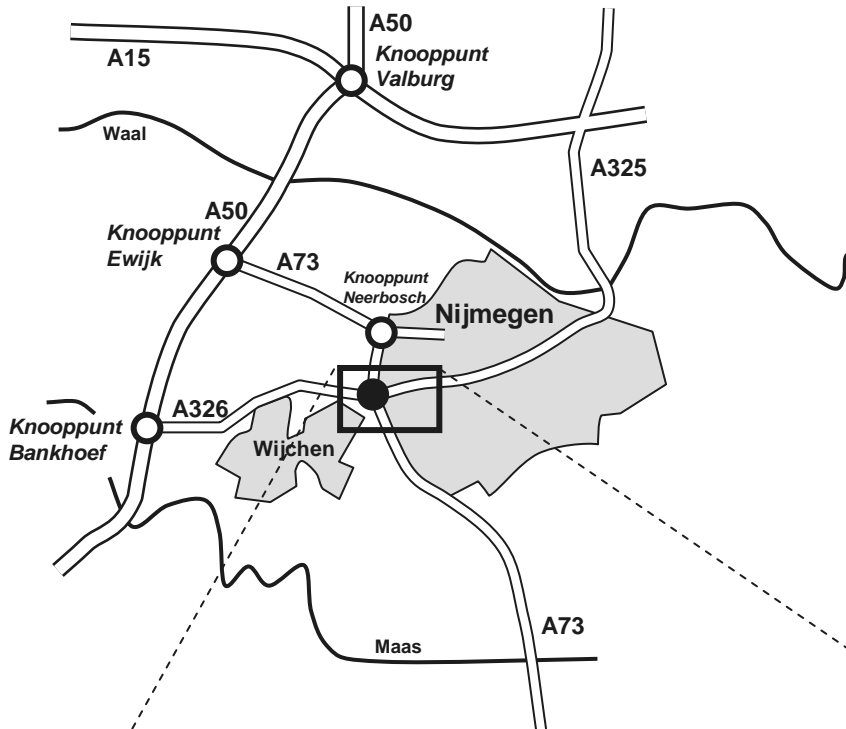

Internet: www.bciglobal.com

From direction Amsterdam/Utrecht:

- Follow A12
- Follow A50 until "Knooppunt Bankhoef"
- Take exit to the A326 to Nijmegen

*From Venlo you come via
the A73 from the South*

- You follow the A326/"Wijchense Weg" to Nijmegen
- At roundabout "Takenhofplein" with a big fountain in the middle, take the third turn "Ijpenbroekweg"
- After 400m turn left (the first road) "Weijbroekweg" with direction Lindenholt
- After 250m turn left at the first road: "Business Park Kerkenbos"
- After 600m at the left side of the road Buck Consultants International

*From Venlo you come via
the A73 from the South*