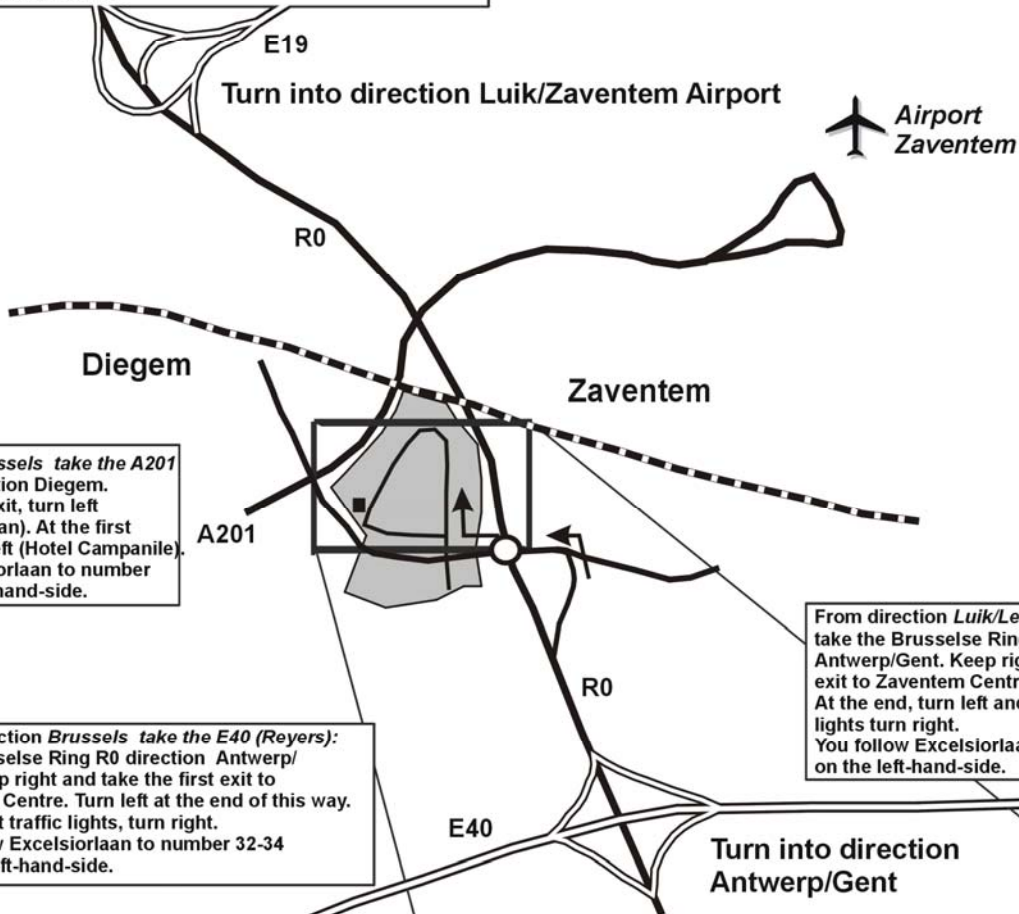

Buck Consultants International

Visiting address Brussels:
Excelsiorlaan 32-34
1930 Zaventem-Brussel

Tel.: +32 2 7097750
Fax: +32 2 7097751
E-mail: bci@bciglobal.com
Internet: www.bciglobal.com

From direction *Antwerp E19*:
take Brusselse Ring R0 direction Luik, Zaventem
Airport. Take exit Diegem/Zaventem Centre.
At the end to the exit, turn right and at the first traffic
lights (hotel Campanile) turn right again.
You follow the Excelsiorlaan to number 32-34 on your
left-hand-side.

From direction *Brussels* take the A201
(NATO): take direction Diegem.
At the end of the exit, turn left
(Hector Henneaulaan). At the first
traffic lights turn left (Hotel Campanile).
You follow Excelsiorlaan to number
32-34 on your left-hand-side.

From direction *Brussels* take the E40 (Reyers):
take Brusselse Ring R0 direction Antwerp/
Gent. Keep right and take the first exit to
Zaventem Centre. Turn left at the end of this way.
At the first traffic lights, turn right.
You follow Excelsiorlaan to number 32-34
on your left-hand-side.

From direction *Luik/Leuven* take the E40:
take the Brusselse Ring R0 direction
Antwerp/Gent. Keep right and take the first
exit to Zaventem Centre.
At the end, turn left and at the first traffic
lights turn right.
You follow Excelsiorlaan to number 32-34
on the left-hand-side.